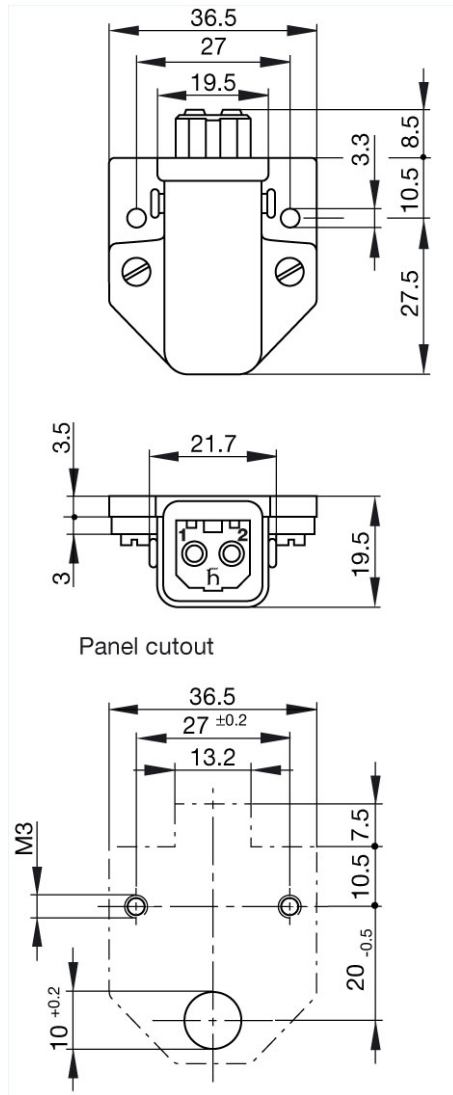

HIRSCHMANN

A BELDEN BRAND

Industrial Connecting Solutions:Rectangular Connectors:Power Connectors (ST series):Surface mounted socket:STAKAP 2 grau/grey

<https://www.e-catalog.beldensolutions.com:443/link/57078-24228-256261-24351-24354-35779/en/conf/ui/state>

Picture

Drawing

Belden Deutschland GmbH

Im Gewerbepark 2

58579 Schalksmühle

Germany

Phone: +49 7127/14-1806

E-Mail: icos-sales@belden.com